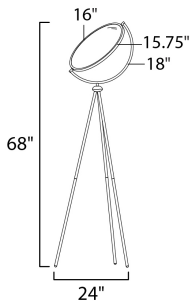

PRODUCT DESCRIPTION

Classic European design sure to bring interest wherever it is installed. Frames of Black hold edge lit discs which can be adjusted to direct the light. Soft and even illumination is provided by the 3000K LED which is adjustable by use of a dimmer.

MEASUREMENTS

DIMENSION : 24" L x 24" W x 68" H
 HANGING WEIGHT : 11.49 lb

LAMPING

INPUT VOLTAGE : 120V
 LUMENS : 2,310 Rated (2,145 Del.)
 BULB : 1 x 33W LED PCB Integrated , 33W Total
 BULB INCLUDED : (Integrated)
 CRI : 80+ CRI
 COLOR_TEMP : 3000K